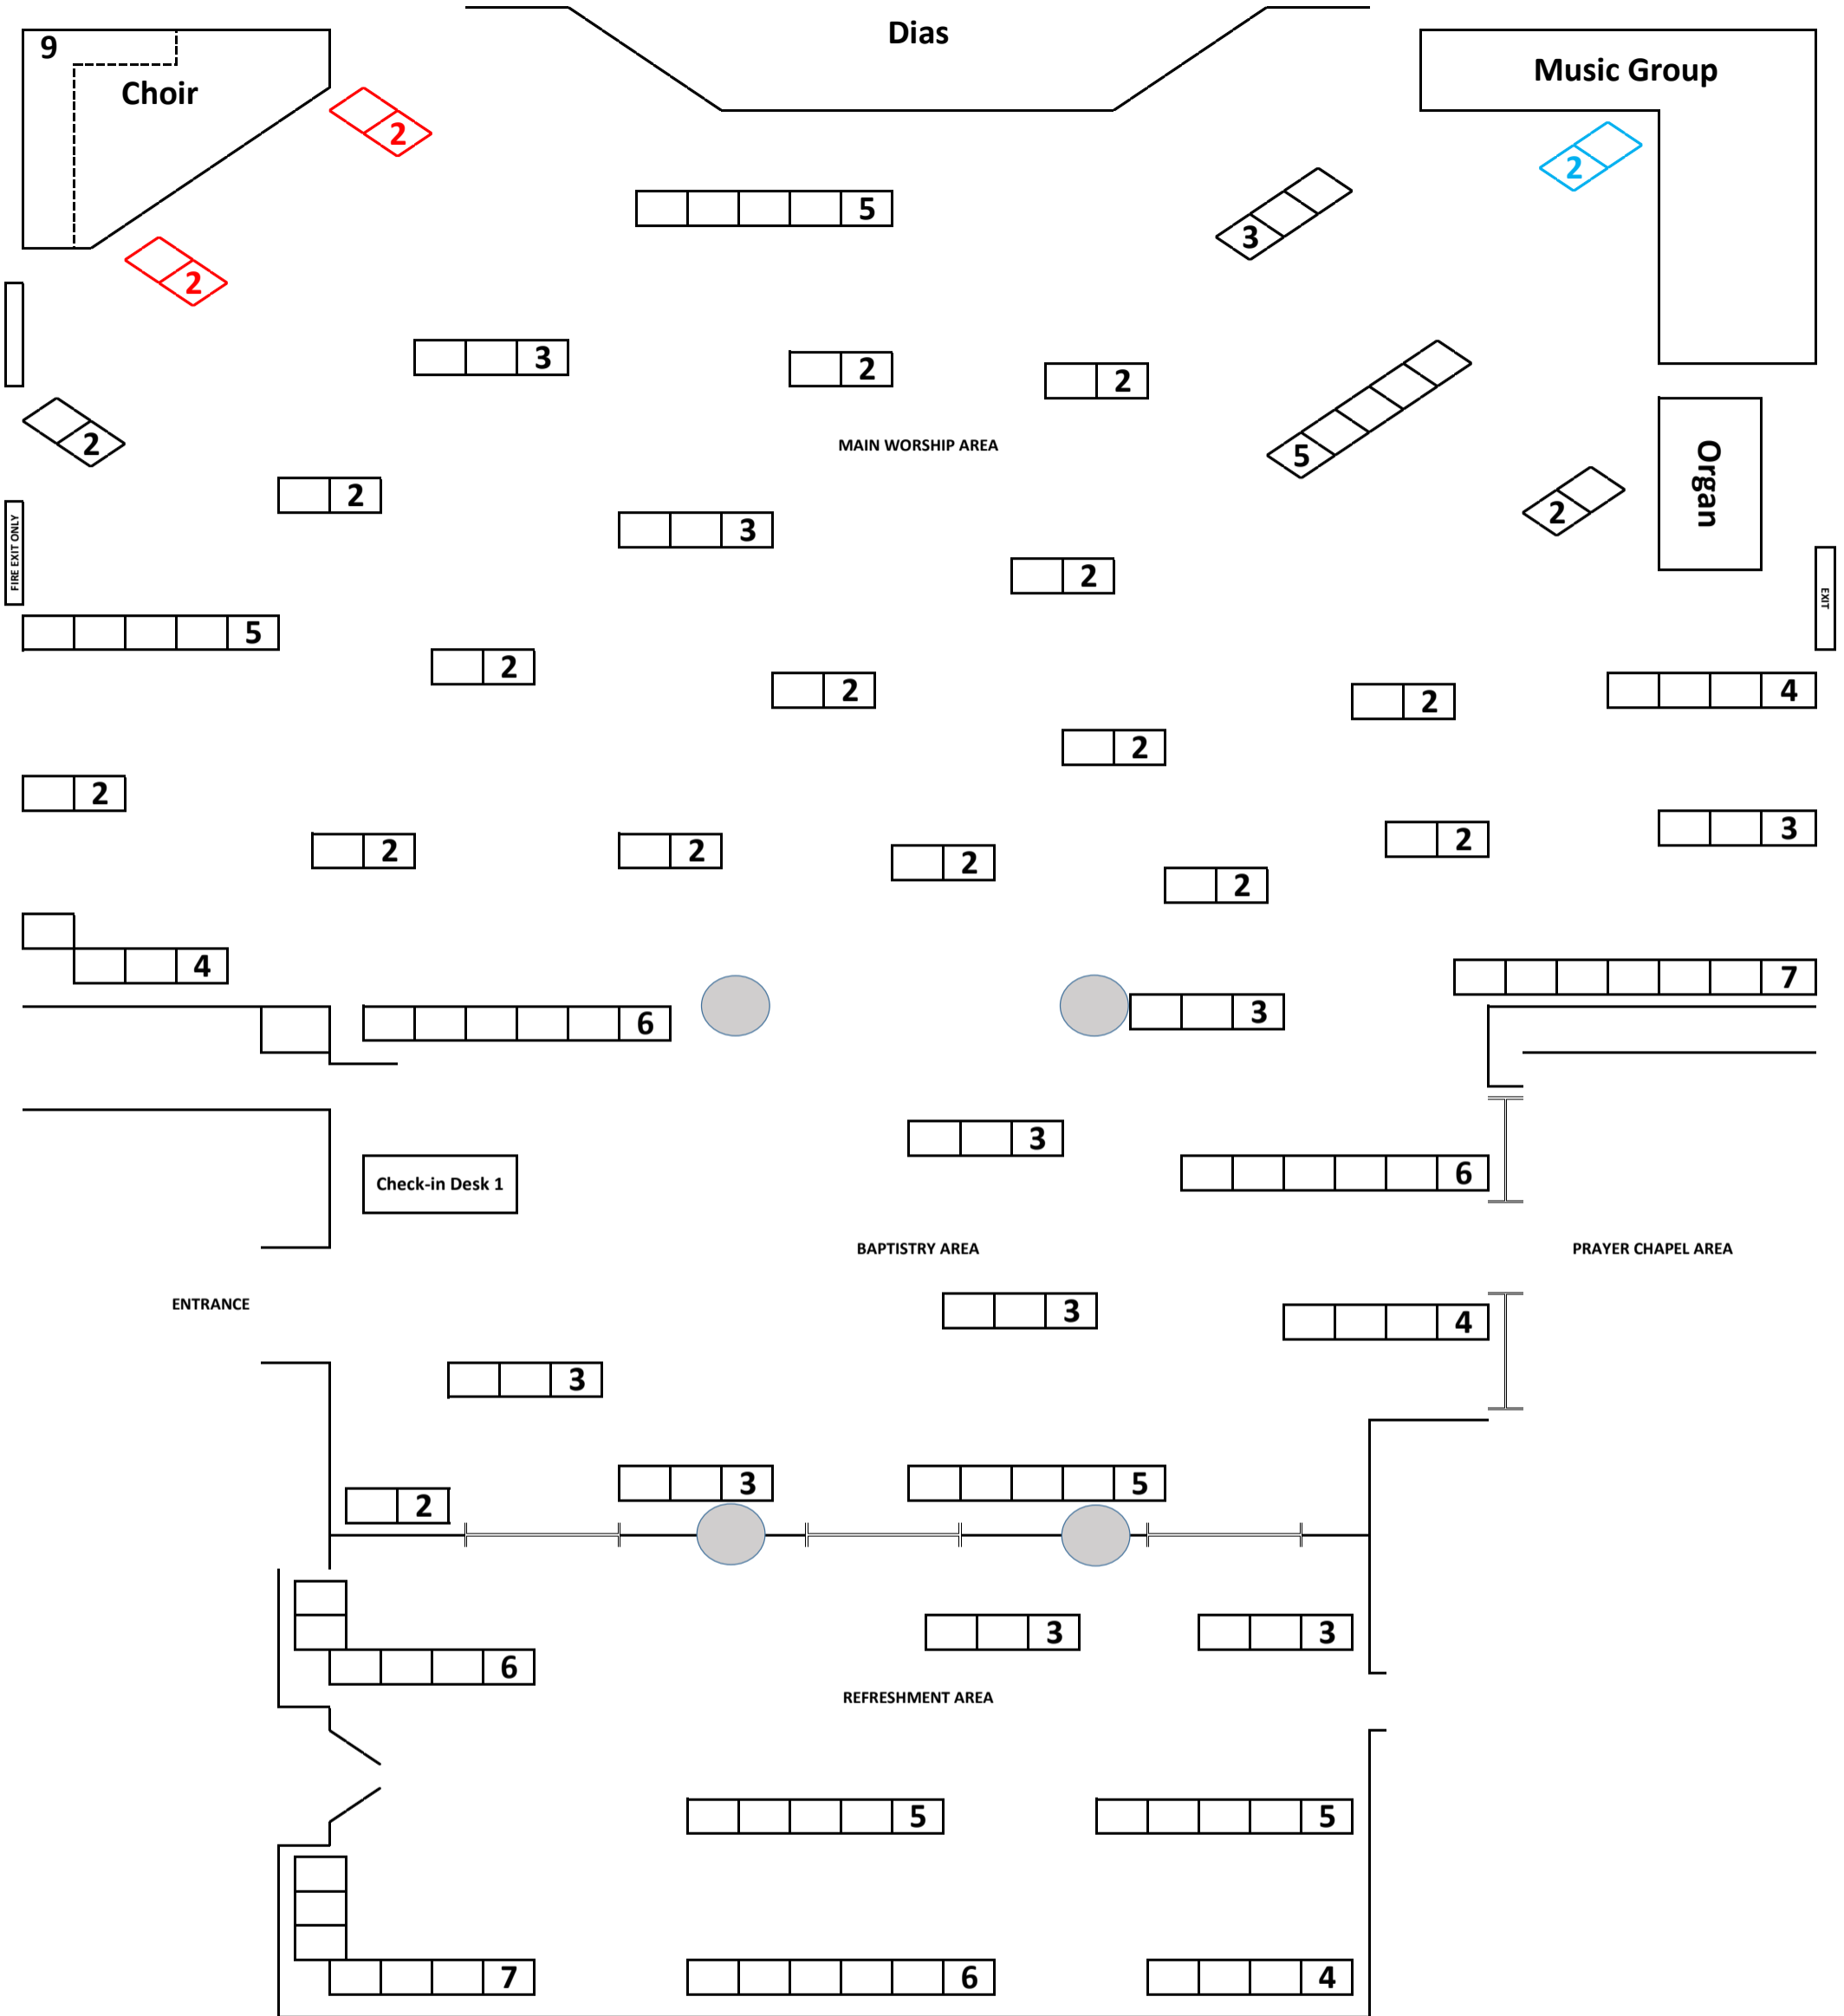

# MAIN WORSHIP AREA - COVID-19 LAYOUT

NB - Not to scale - but all chairs, or sets of chairs are at least 2m distant from any other set of chairs

Please note that the seats to the rear (within the Baptistry and Refreshment Area) have restricted visibility

To comply with social distancing seats in red not available at 9:15 a.m service

To comply with social distancing seats in blue are not available at 10:45 a.m or 6:30 p.m. service