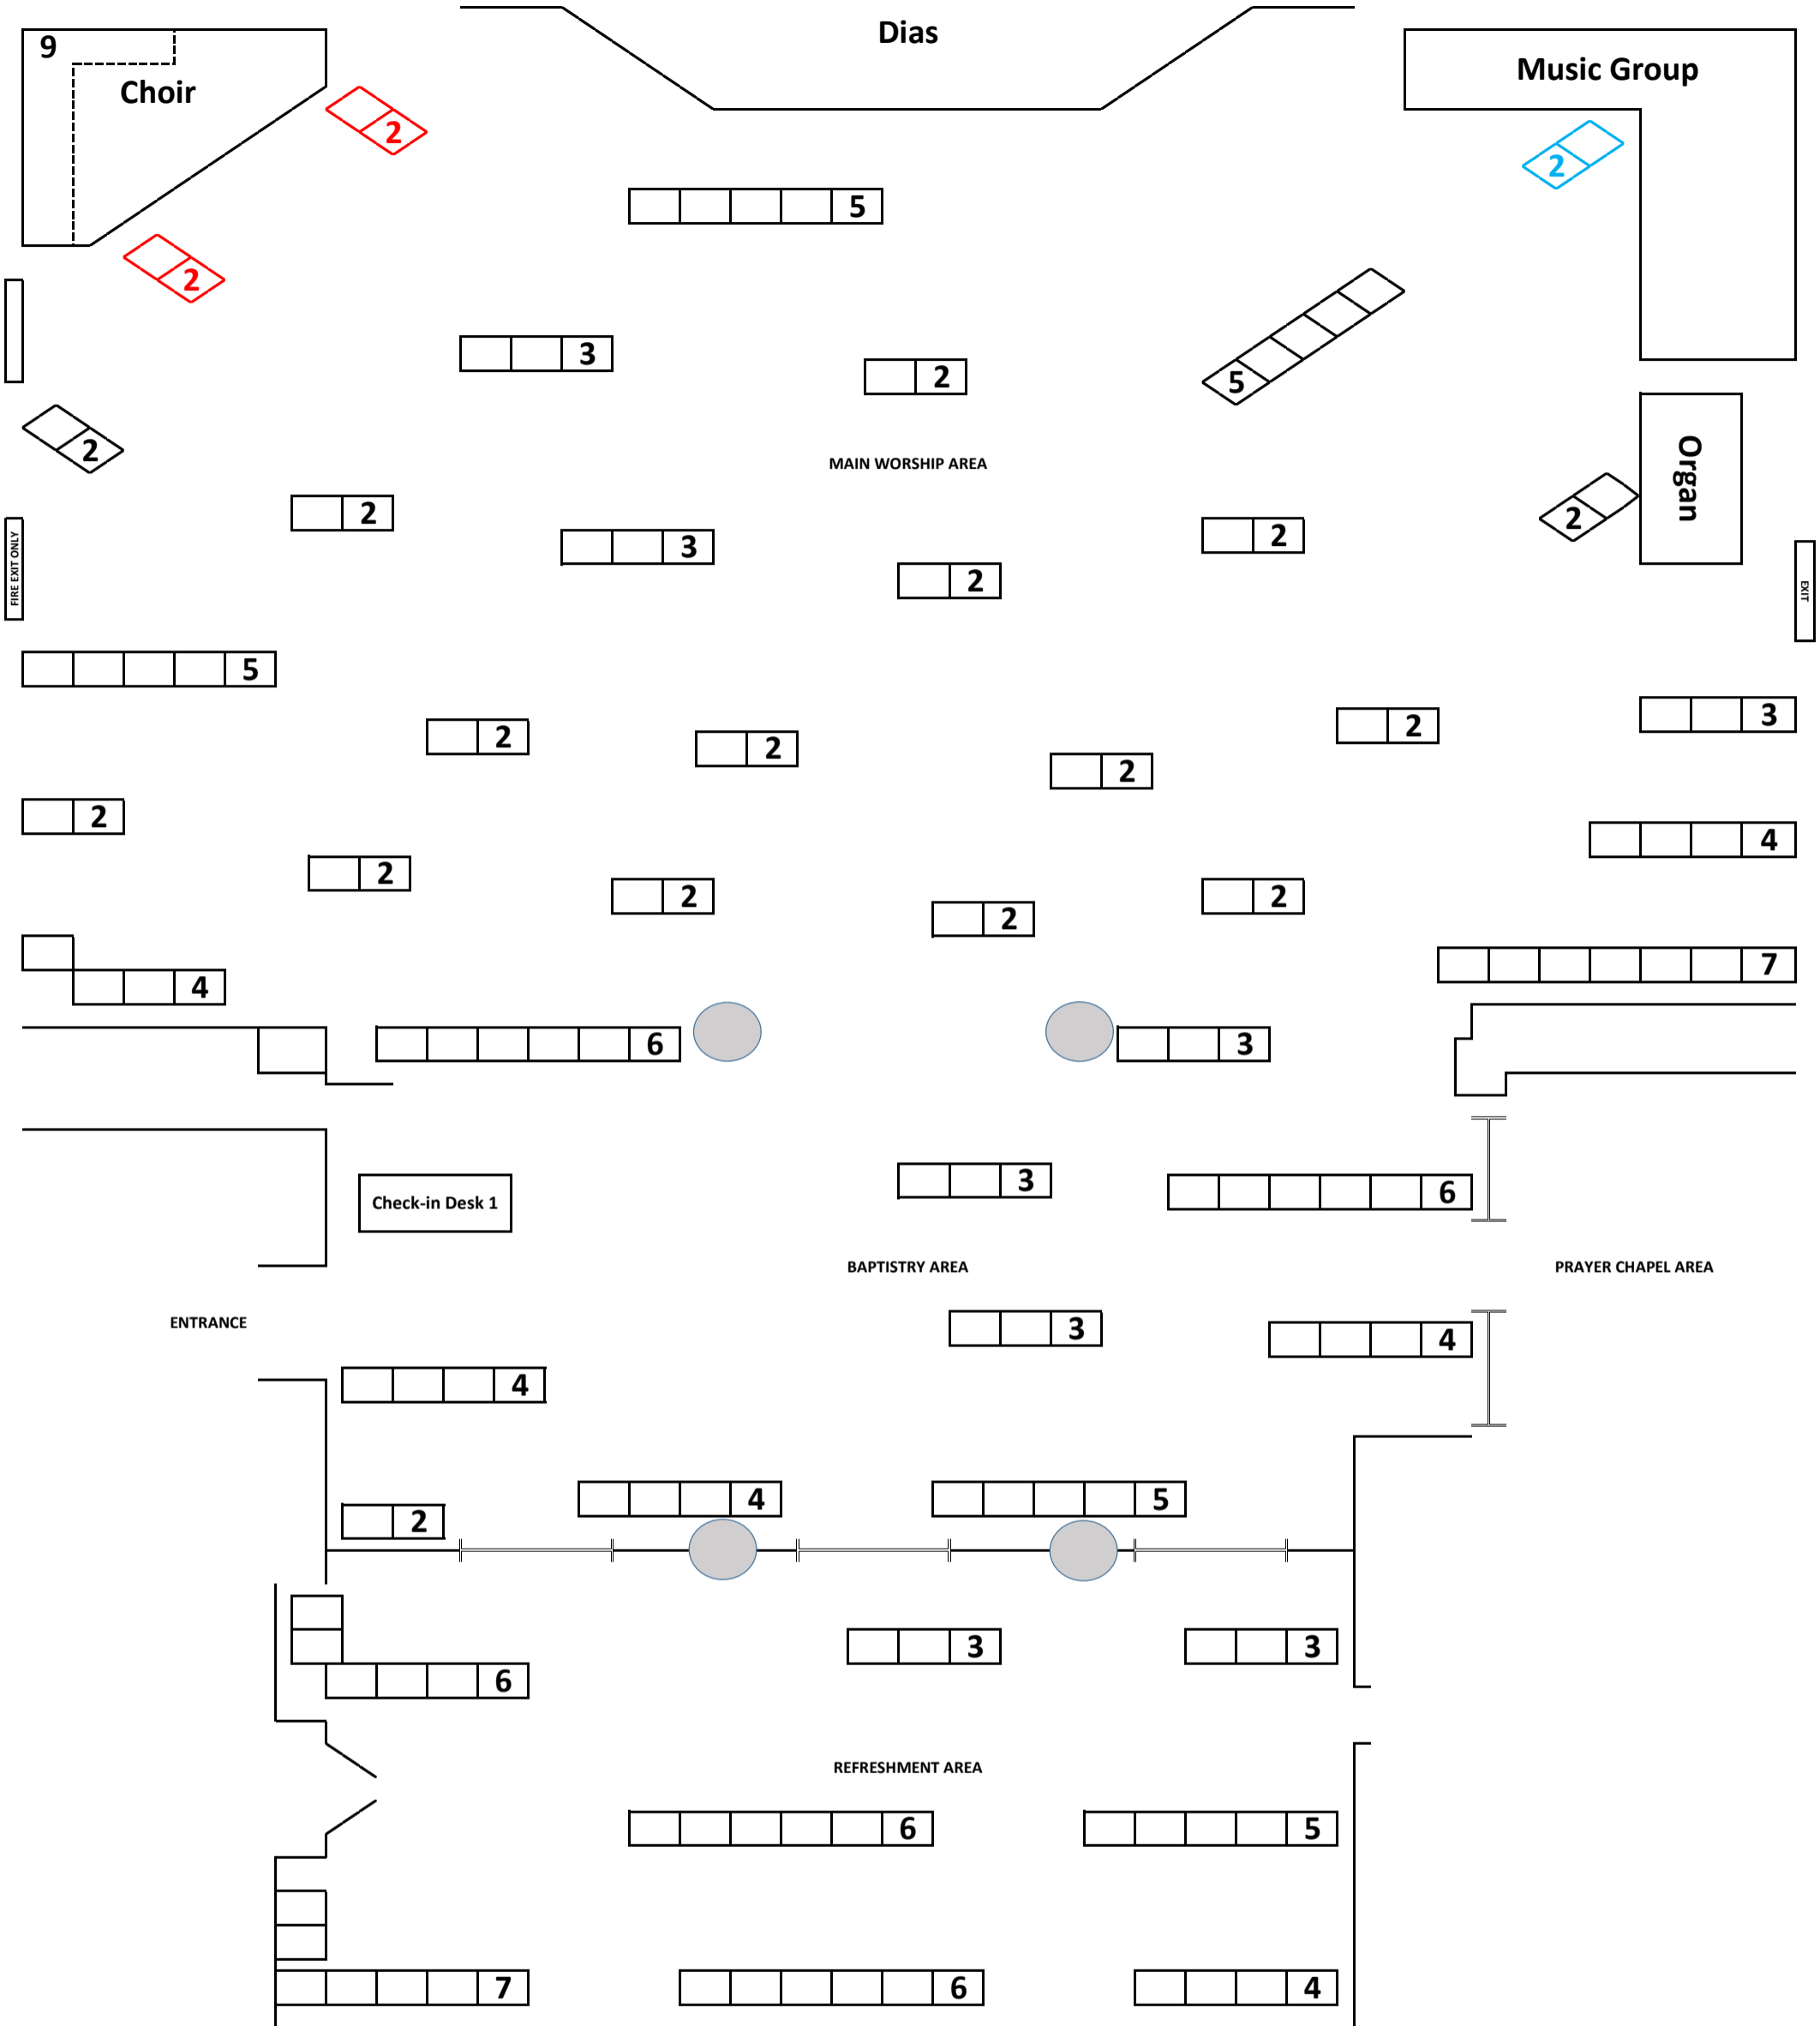

MAIN WORSHIP AREA - COVID-19 LAYOUT

NB - Not to scale - but all chairs, or sets of chairs are at least 2m distant from any other set of chairs

Please note that the seats to the rear (within the Baptistry and Refreshment Area) have restricted visibility

To comply with social distancing seats in red not available at 9:15 a.m service

To comply with social distancing seats in blue are not available at 10:45 a.m or 6:30 p.m. service