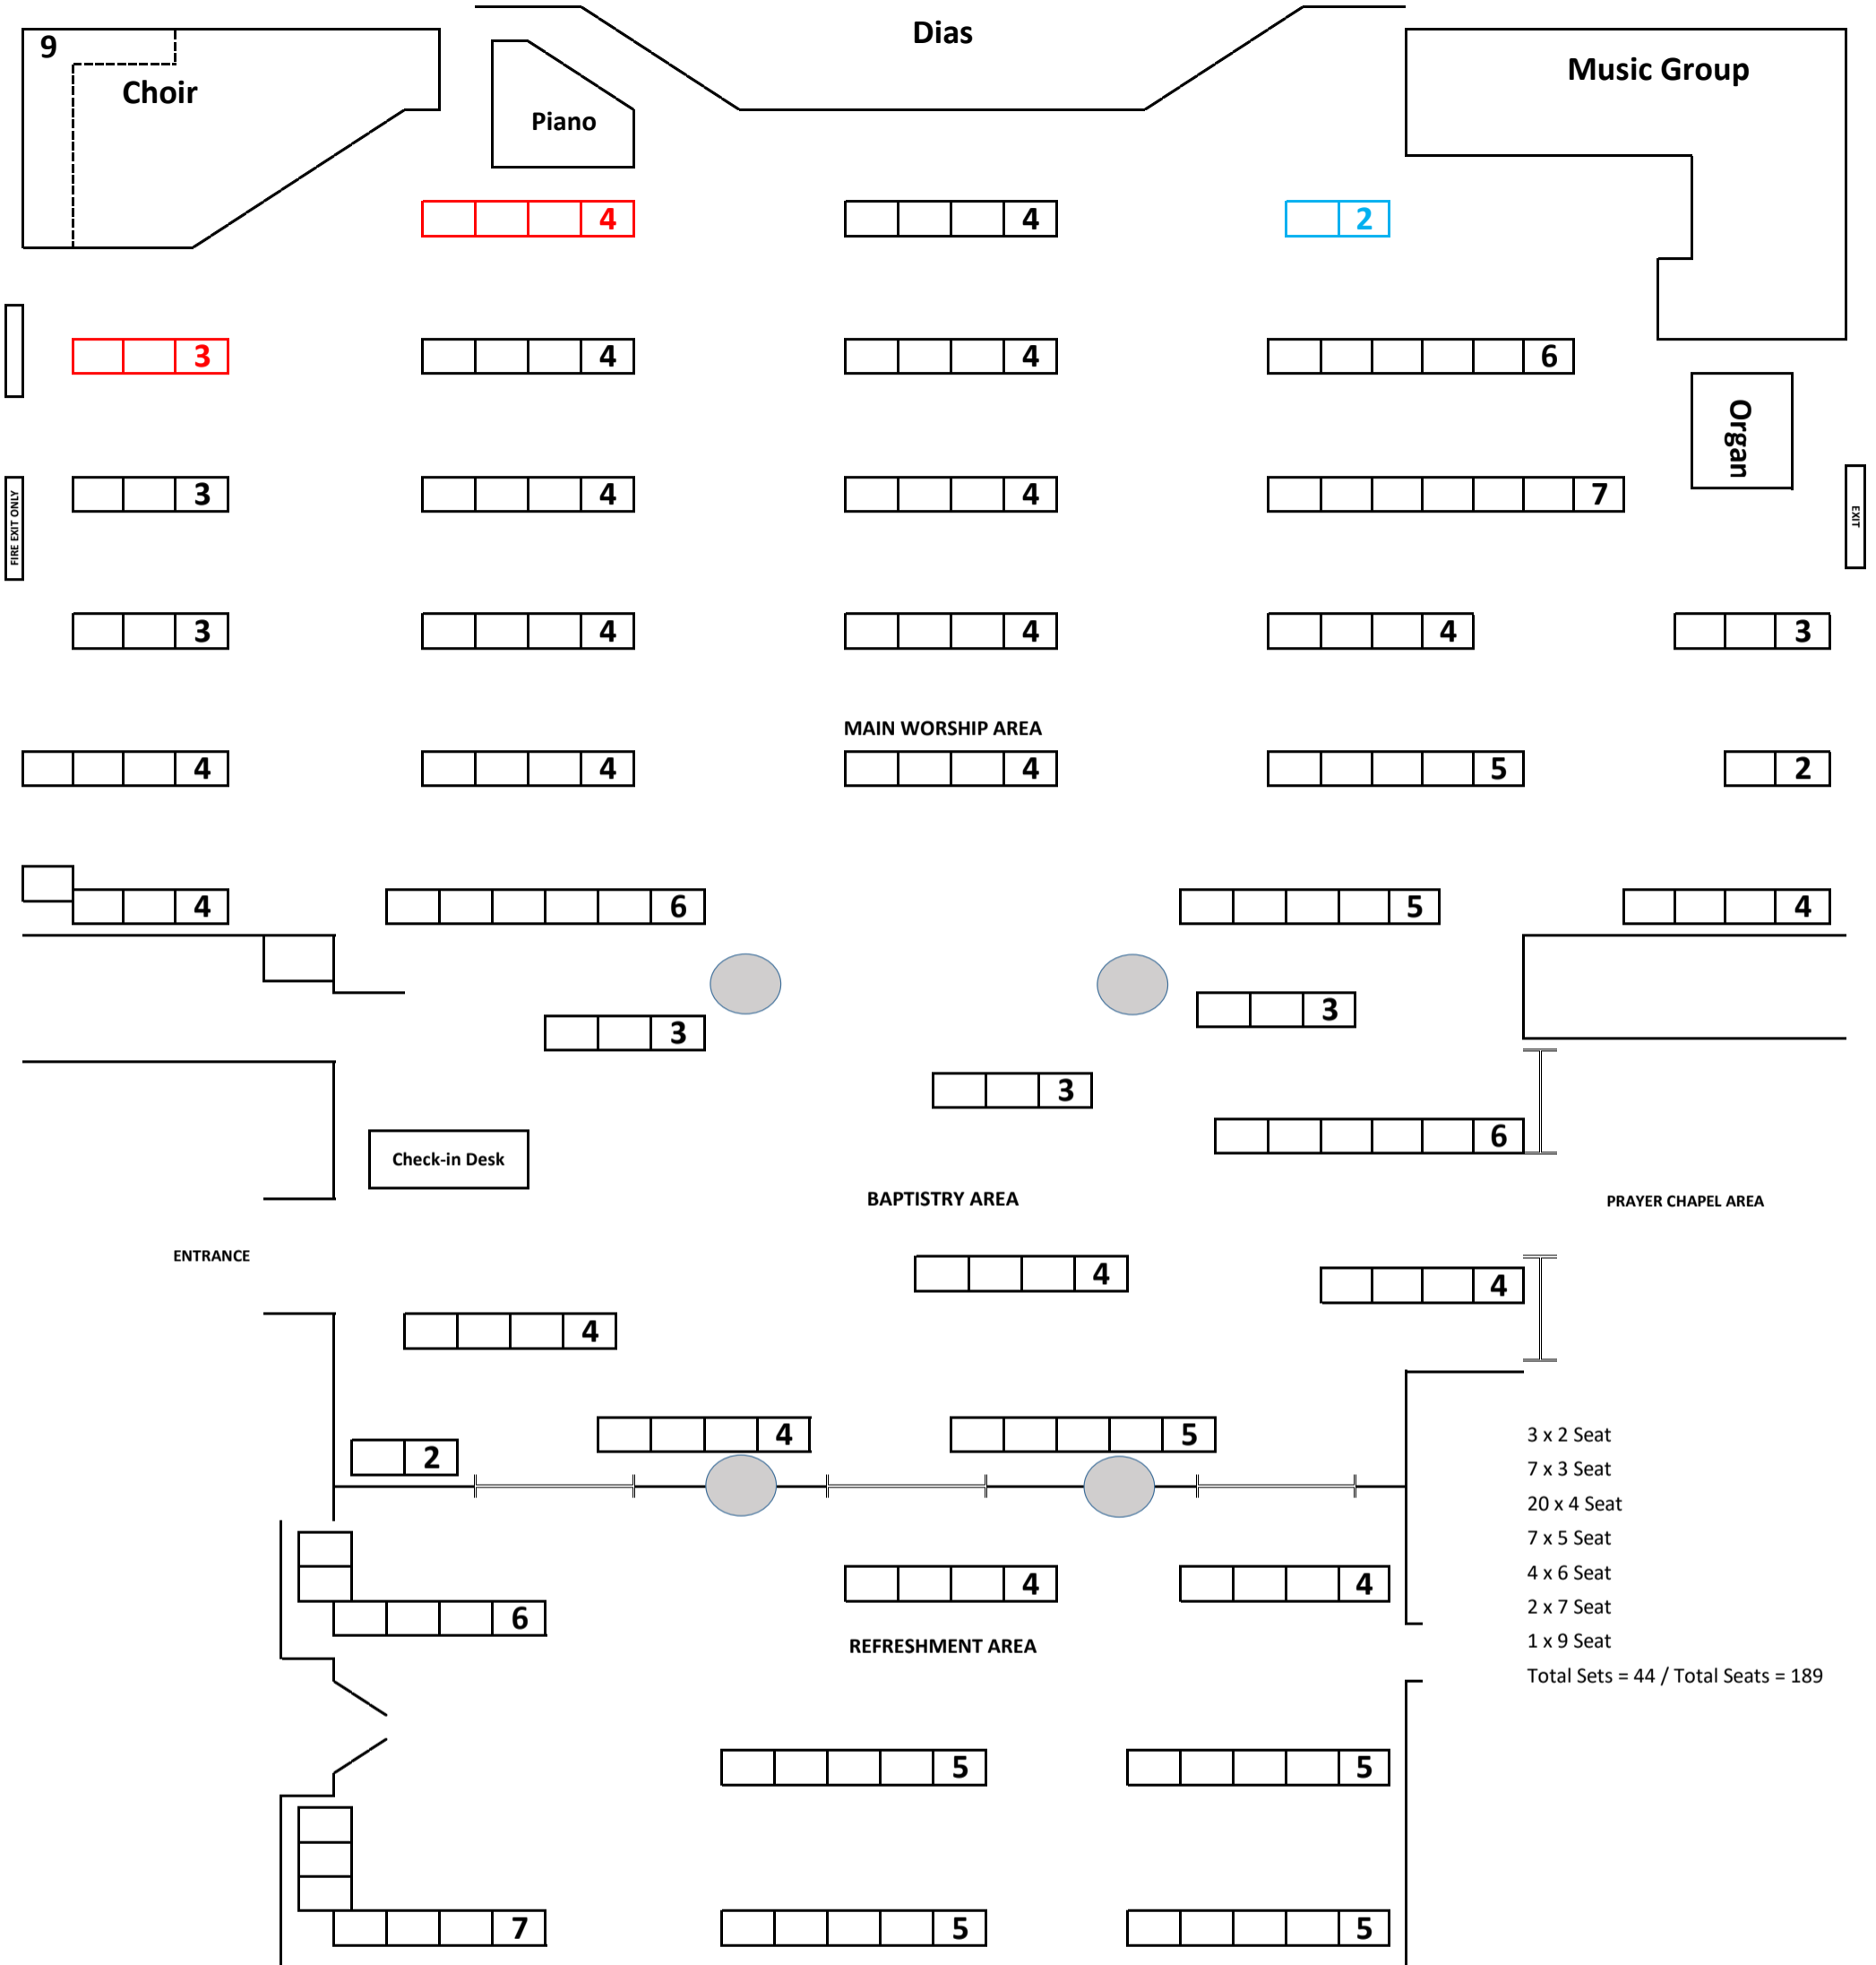

# MAIN WORSHIP AREA - COVID-19 LAYOUT

- 3 x 2 Seat
- 7 x 3 Seat
- 20 x 4 Seat
- 7 x 5 Seat
- 4 x 6 Seat
- 2 x 7 Seat
- 1 x 9 Seat
- Total Sets = 44 / Total Seats = 189

**NB - Not to scale - but all chairs, or sets of chairs in the main worship area are at least 2m distant from any other set of chairs**

**Please note that the seats to the rear (within the Baptistry and Refreshment Area) have very restricted visibility, but are set at least 2m distant from any other set of chairs**

**To comply with social distancing seats in red not available at 9:15 a.m service**

**To comply with social distancing seats in blue are not available at 10:45 a.m or 6:30 p.m. service**